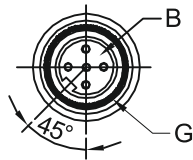

Date	Description	Revision

View from front

Wirelist

P1	Color
1	Brown
2	White
3	Blue
4	Black
5	Grey
Shell	Shield

No.	Part No.	Description	Unit	Qty

	JVL www.jvl.dk	JVL A/S Bregnerødvej 127 DK-3460 Birkerød Tel: +45 4582 4440 Email: jvl@jvl.dk	A4	File name: WI1000-M12F5V05N																										
				Part no. WI1000-M12F5V05N																										
<table border="1"> <thead> <tr> <th> </th> <th>Sign+vv</th> <th>Date</th> <th>Unit</th> <th>mm</th> <th>Tolerances</th> </tr> </thead> <tbody> <tr> <td>Drw</td> <td>CK + 1.0</td> <td>18-12-2020</td> <td>Scale</td> <td>--</td> <td>Unless Specified</td> </tr> <tr> <td>App</td> <td>CK + 1.0</td> <td>18-12-2020</td> <td rowspan="2">   </td> <td>Linear</td> <td> <table border="1"> <tr> <td>0.5~6</td> <td>±0.1</td> </tr> <tr> <td>6~30</td> <td>±0.2</td> </tr> <tr> <td>>30</td> <td>±2%</td> </tr> </table> </td> </tr> <tr> <td>ERP</td> <td>CK + 1.0</td> <td>18-12-2020</td> <td>Angles</td> <td>±3°</td> </tr> </tbody> </table>		Sign+vv	Date	Unit	mm	Tolerances	Drw	CK + 1.0	18-12-2020	Scale	--	Unless Specified	App	CK + 1.0	18-12-2020	 	Linear	<table border="1"> <tr> <td>0.5~6</td> <td>±0.1</td> </tr> <tr> <td>6~30</td> <td>±0.2</td> </tr> <tr> <td>>30</td> <td>±2%</td> </tr> </table>	0.5~6	±0.1	6~30	±0.2	>30	±2%	ERP	CK + 1.0	18-12-2020	Angles	±3°	Description M12 Shl Cable 5m 5 pin Fem 90°, Power
	Sign+vv	Date	Unit	mm	Tolerances																									
Drw	CK + 1.0	18-12-2020	Scale	--	Unless Specified																									
App	CK + 1.0	18-12-2020	 	Linear	<table border="1"> <tr> <td>0.5~6</td> <td>±0.1</td> </tr> <tr> <td>6~30</td> <td>±0.2</td> </tr> <tr> <td>>30</td> <td>±2%</td> </tr> </table>	0.5~6	±0.1	6~30	±0.2	>30	±2%																			
0.5~6	±0.1																													
6~30	±0.2																													
>30	±2%																													
ERP	CK + 1.0	18-12-2020	Angles	±3°																										