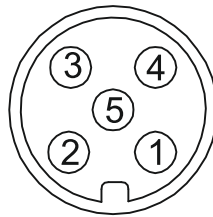

Date	Description	Revision

View from front

Wirelist

P1	Color
1	Brown
2	White
3	Blue
4	Black
5	Grey
Shell	Shield

No.	Part No.	Description	Unit	Qty

	JVL www.jvl.dk	JVL A/S Bregnerødvej 127 DK-3460 Birkerød Tel: +45 4582 4440 Email: jvl@jvl.dk	A4	File name: WI1000-M12F5V05N																										
				Part no. WI1000-M12F5V05N																										
<table border="1"> <thead> <tr> <th> </th> <th>Sign+vv</th> <th>Date</th> <th>Unit</th> <th>mm</th> <th>Tolerances</th> </tr> </thead> <tbody> <tr> <td>Drw</td> <td>CK + 1.0</td> <td>18-12-2020</td> <td>Scale</td> <td>--</td> <td>Unless Specified</td> </tr> <tr> <td>App</td> <td>CK + 1.0</td> <td>18-12-2020</td> <td rowspan="2">   </td> <td>Linear</td> <td> <table border="1"> <tr> <td>0.5~6</td> <td>±0.1</td> </tr> <tr> <td>6~30</td> <td>±0.2</td> </tr> <tr> <td>>30</td> <td>±2%</td> </tr> </table> </td> </tr> <tr> <td>ERP</td> <td>CK + 1.0</td> <td>18-12-2020</td> <td>Angles</td> <td>±3°</td> </tr> </tbody> </table>		Sign+vv	Date	Unit	mm	Tolerances	Drw	CK + 1.0	18-12-2020	Scale	--	Unless Specified	App	CK + 1.0	18-12-2020	 	Linear	<table border="1"> <tr> <td>0.5~6</td> <td>±0.1</td> </tr> <tr> <td>6~30</td> <td>±0.2</td> </tr> <tr> <td>>30</td> <td>±2%</td> </tr> </table>	0.5~6	±0.1	6~30	±0.2	>30	±2%	ERP	CK + 1.0	18-12-2020	Angles	±3°	Description M12 Shl Cable 5m 5 pin Fem 90°, Power
	Sign+vv	Date	Unit	mm	Tolerances																									
Drw	CK + 1.0	18-12-2020	Scale	--	Unless Specified																									
App	CK + 1.0	18-12-2020	 	Linear	<table border="1"> <tr> <td>0.5~6</td> <td>±0.1</td> </tr> <tr> <td>6~30</td> <td>±0.2</td> </tr> <tr> <td>>30</td> <td>±2%</td> </tr> </table>	0.5~6	±0.1	6~30	±0.2	>30	±2%																			
0.5~6	±0.1																													
6~30	±0.2																													
>30	±2%																													
ERP	CK + 1.0	18-12-2020	Angles	±3°																										