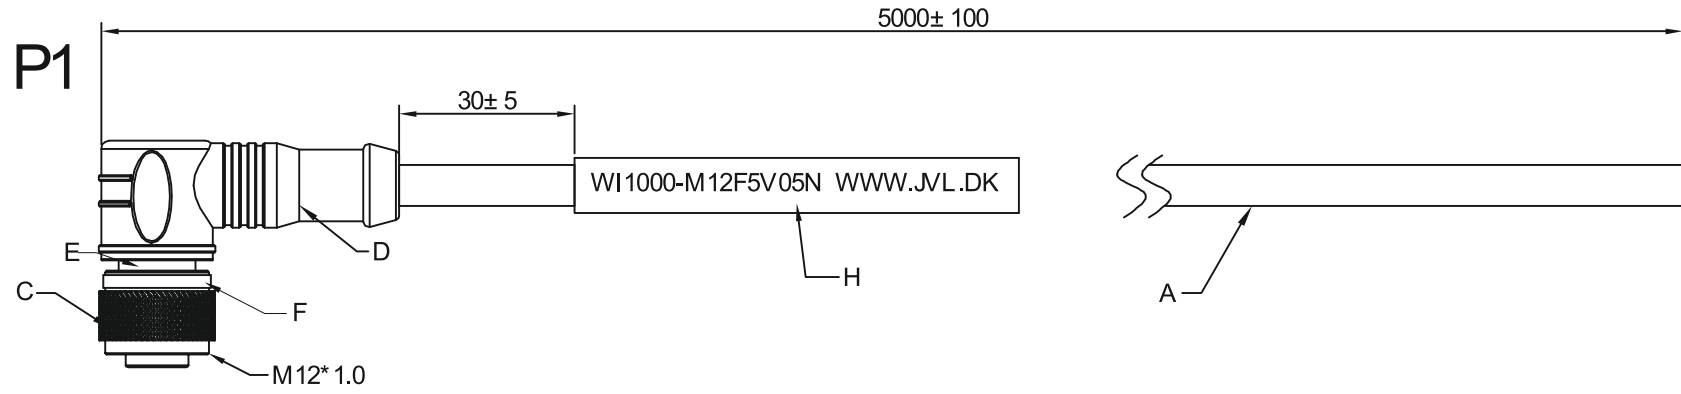

Date	Description	Revision

View from front

Wirelist

P1	Color
1	Brown
2	White
3	Blue
4	Black
5	Grey
Shell	Shield

No.	Part No.	Description	Unit	Qty

	JVL www.jvl.dk	JVL A/S Bregnerødvej 127 DK-3460 Birkerød Tel: +45 4582 4440 Email: jvl@jvl.dk	A4	File name: WI1000-M12F5V05N																										
				Part no. WI1000-M12F5V05N																										
<table border="1"> <thead> <tr> <th> </th> <th>Sign+vv</th> <th>Date</th> <th>Unit</th> <th>mm</th> <th>Tolerances</th> </tr> </thead> <tbody> <tr> <td>Drw</td> <td>CK + 1.0</td> <td>18-12-2020</td> <td>Scale</td> <td>--</td> <td>Unless Specified</td> </tr> <tr> <td>App</td> <td>CK + 1.0</td> <td>18-12-2020</td> <td rowspan="2">   </td> <td>Linear</td> <td> <table border="1"> <tr> <td>0.5~6</td> <td>±0.1</td> </tr> <tr> <td>6~30</td> <td>±0.2</td> </tr> <tr> <td>>30</td> <td>±2%</td> </tr> </table> </td> </tr> <tr> <td>ERP</td> <td>CK + 1.0</td> <td>18-12-2020</td> <td>Angles</td> <td>±3°</td> </tr> </tbody> </table>		Sign+vv	Date	Unit	mm	Tolerances	Drw	CK + 1.0	18-12-2020	Scale	--	Unless Specified	App	CK + 1.0	18-12-2020	 	Linear	<table border="1"> <tr> <td>0.5~6</td> <td>±0.1</td> </tr> <tr> <td>6~30</td> <td>±0.2</td> </tr> <tr> <td>>30</td> <td>±2%</td> </tr> </table>	0.5~6	±0.1	6~30	±0.2	>30	±2%	ERP	CK + 1.0	18-12-2020	Angles	±3°	Description M12 Shl Cable 5m 5 pin Fem 90°, Power
	Sign+vv	Date	Unit	mm	Tolerances																									
Drw	CK + 1.0	18-12-2020	Scale	--	Unless Specified																									
App	CK + 1.0	18-12-2020	 	Linear	<table border="1"> <tr> <td>0.5~6</td> <td>±0.1</td> </tr> <tr> <td>6~30</td> <td>±0.2</td> </tr> <tr> <td>>30</td> <td>±2%</td> </tr> </table>	0.5~6	±0.1	6~30	±0.2	>30	±2%																			
0.5~6	±0.1																													
6~30	±0.2																													
>30	±2%																													
ERP	CK + 1.0	18-12-2020	Angles	±3°																										