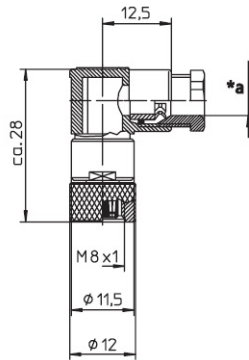

Industrial Connecting Solutions: Circular Connectors: M8 - M12 Connectors: M8 Connectors: Attachable M8 Connectors: female connector: with threaded joint - with solder connections or with screw terminals: RKMCW 4

<https://www.e-catalog.beldensolutions.com:443/link/57078-24228-256281-256292-256303-250396-250398-250401-250522/en/conf/ui/state>

Picture

Drawing

*a Kabelverschraubung
Screw joint for cable

4-polig
4 poles

Belden Deutschland GmbH
Im Gewerbepark 2
58579 Schalksmühle
Germany
Phone: +49 7127/14-1806
E-Mail: icos-sales@belden.com

The information published in the websites has been compiled as carefully as possible. It is subject to alteration without notice in technical as well as in price-related/commercial respect. The complete information and data were available on user documentation. Mandatory information can only be obtained by a concrete query.